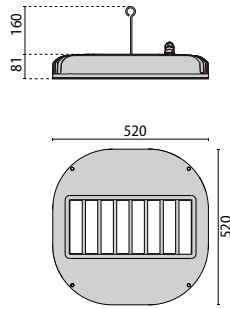

Lamps

	N.16 LED - 135 W
	N.24 LED - 210 W
	N.32 LED - 270 W

LAMPHOLDER	POWER	ILCOS	LBS	COLOUR/ RAL	CLASS	KELVIN	COS ϕ $\geq 0,9$	EEI	OPTIC	OPTIC BEAM	NOMINAL LUMEN OUTPUT	REAL LUMEN OUTPUT	LIFETIME	L	°C	CODE	NOTES	EURO

KOA MAXI S/EW

POWER LED DIMMABLE 1-10 V 220/240 V 50/60 HZ

-	n.16 LED - 135 W	-	-	94	I	4000	•	-	S/EW	-	16640 lm	14835 lm	50000 h	L70	-	06120794		795,00
-	n.24 LED - 210 W	-	-	94	I	4000	•	-	S/EW	-	24960 lm	21967 lm	50000 h	L70	-	06113594		1095,00
-	n.32 LED - 270 W	-	-	94	I	4000	•	-	S/EW	-	33280 lm	29110 lm	50000 h	L70	-	06112794		1245,00

LAMPHOLDER	POWER	ILCOS	LBS	COLOUR/ RAL	CLASS	KELVIN	COS ϕ $\geq 0,9$	EEI	OPTIC	OPTIC BEAM	NOMINAL LUMEN OUTPUT	REAL LUMEN OUTPUT	LIFETIME	L	°C	CODE	NOTES	EURO

KOA MAXI ELL

POWER LED DIMMABLE 1-10 V 220/240 V 50/60 HZ

-	n.16 LED - 135 W	-	-	94	I	4000	•	-	ELL	-	13279 lm	14310 lm	50000 h	L70	-	06121194		795,00
-	n.24 LED - 210 W	-	-	94	I	4000	•	-	ELL	-	19807 lm	21466 lm	50000 h	L70	-	06113994		1095,00
-	n.32 LED - 270 W	-	-	94	I	4000	•	-	ELL	-	26272 lm	28621 lm	50000 h	L70	-	06113194		1245,00

ACCESSORIES

DESCRIPTION	COLOUR	CODE	EURO
A0675 Double hook KOA MAXI	-	14174920	28,00
A0676 Bell diffuser KOA MAXI	-	14175020	245,00
A0677 Protective glass KOA MAXI	-	14175120	85,00

max 13 kg	0,047 m²	0,050 m²	Min 500 mm	Min 500 mm	Ø 9÷12 H07RN-F 5G2,5 5x2,5 mm²